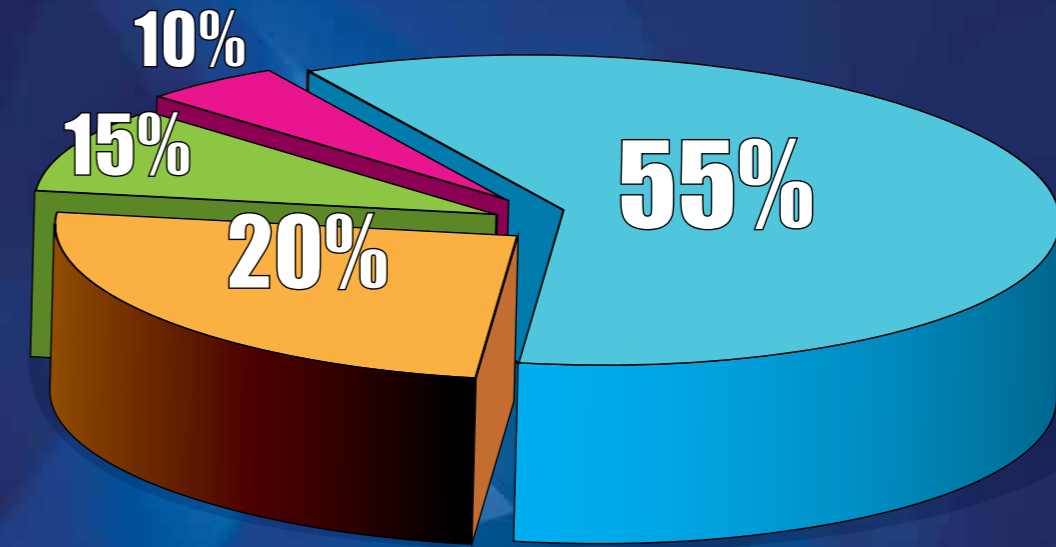

رسم بياني يوضح فئات زائري معرض الصناعات والبناء خلال
الإثني عشر سنة السابقة

The Graph that shows the Categories of Exhibitions Visitors of
Industries & Construction during the previous 12th Years

10%

إدارة مشاريع
ووفود اقتصادية
وتجار

Managing
Project, Economic
Delegations and
Traders

15%

استشاريين
Consultants

20%

مقاول كل الفئات
ومكاتب التصميم
والديكور

Contractor all
categories, Design
Offices
Decoration &
Offices

55%

أصحاب منازل وفلل
وعمارات سكنية
وتجارية

Owners of Homes,
Villas, Residential
& Commercial
Buildings

كما يتم أيضاً دعوة الغرف التجارية لدول مجلس التعاون والملاحق التجارية للعديد من السفارات بالكويت وهذا لفتح افاق الاستثمار والتبادل التجاري في مجال البناء والتشييد بدولة الكويت.

إحصائية زوار معرض الصناعات والبناء في السنوات السابقة خلال الأربعة أيام يتراوح بين 8,000 إلى 10,000 زائر.

The chambers of commerce of the Gulf Cooperation Council countries and the commercial annexes of many embassies in Kuwait are also invited, and this is to open up prospects for investment and trade exchange in the field of building and construction in the State of Kuwait.

The statistics of visitors to the Industries and Construction Exhibition in previous years during the four days ranged from 8,000 to 10,000 visitors.